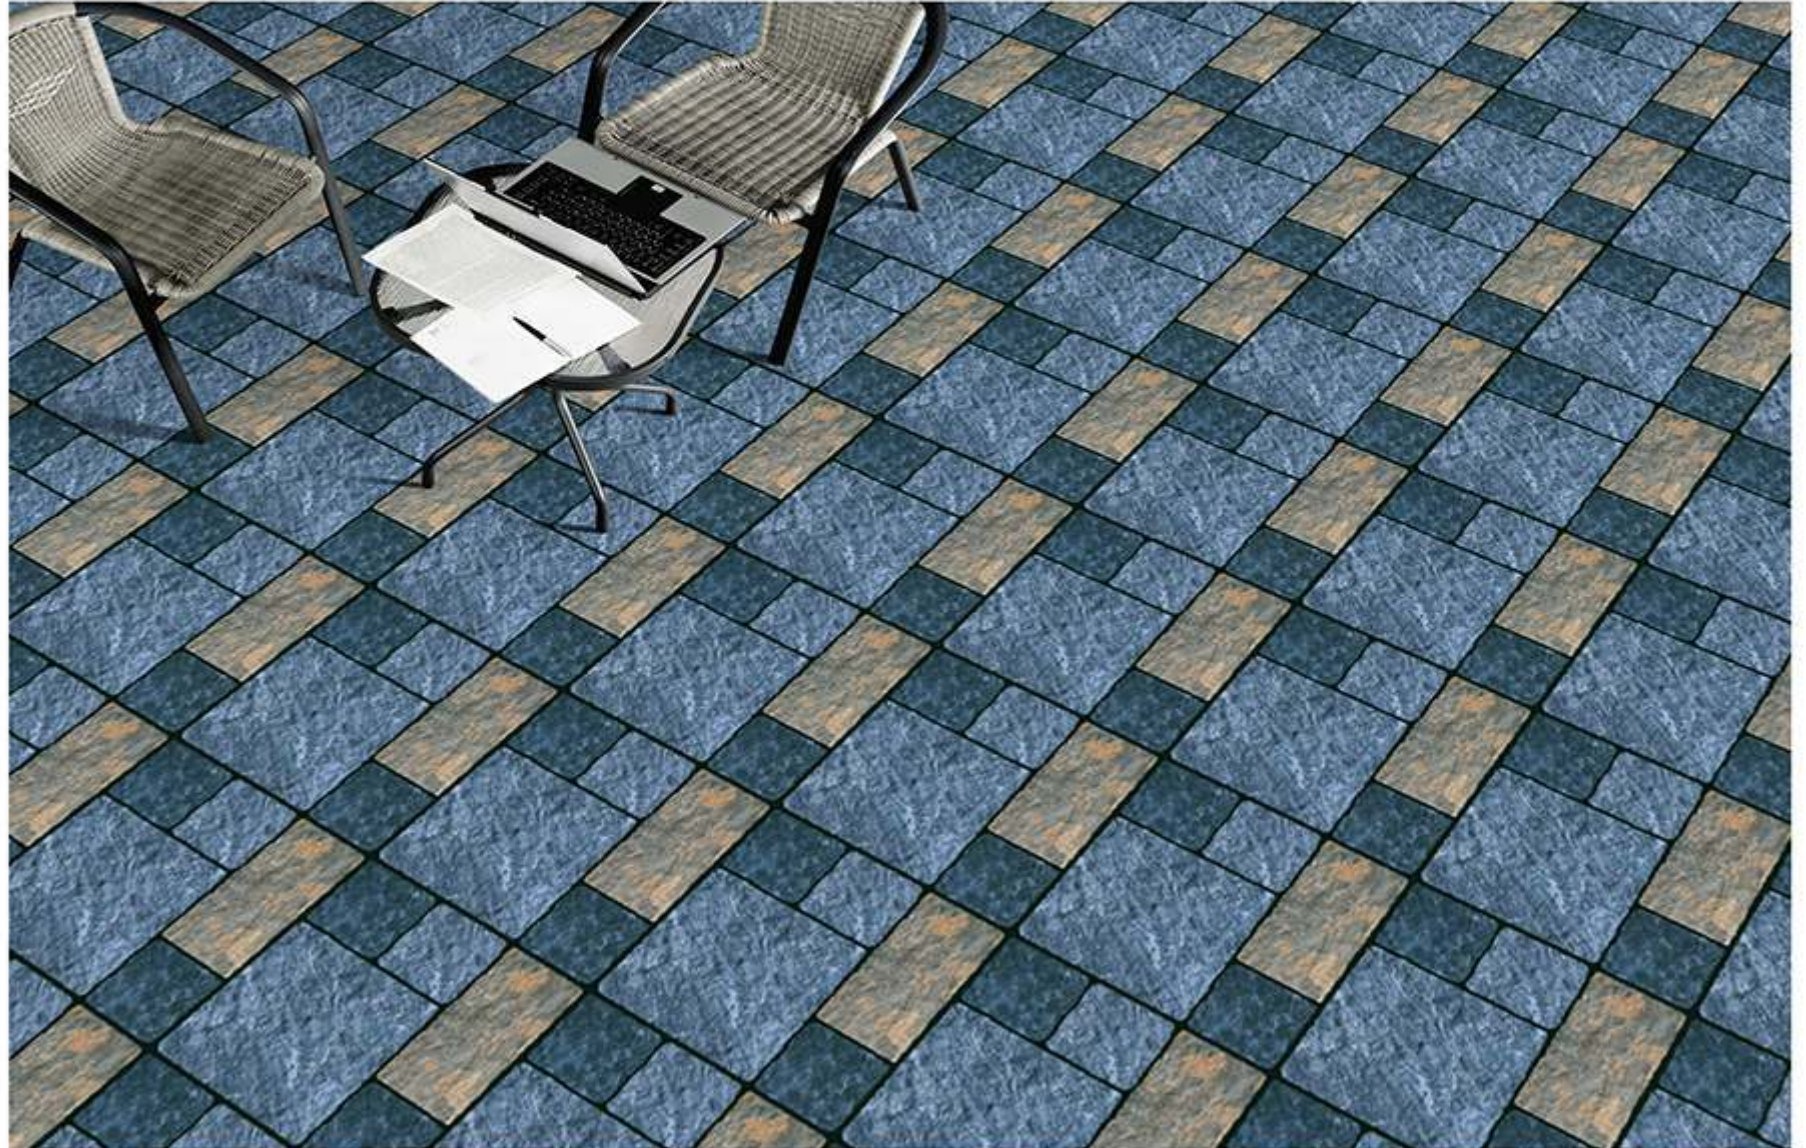

HD  
Clarity

Random  
Design

Zero  
Maintenance

Eco  
Friendly

PUNCH SERISE

400x400MM | VITRIFIED  
PARKING TILES

P-1222

Applicable On  
Wall & Floor