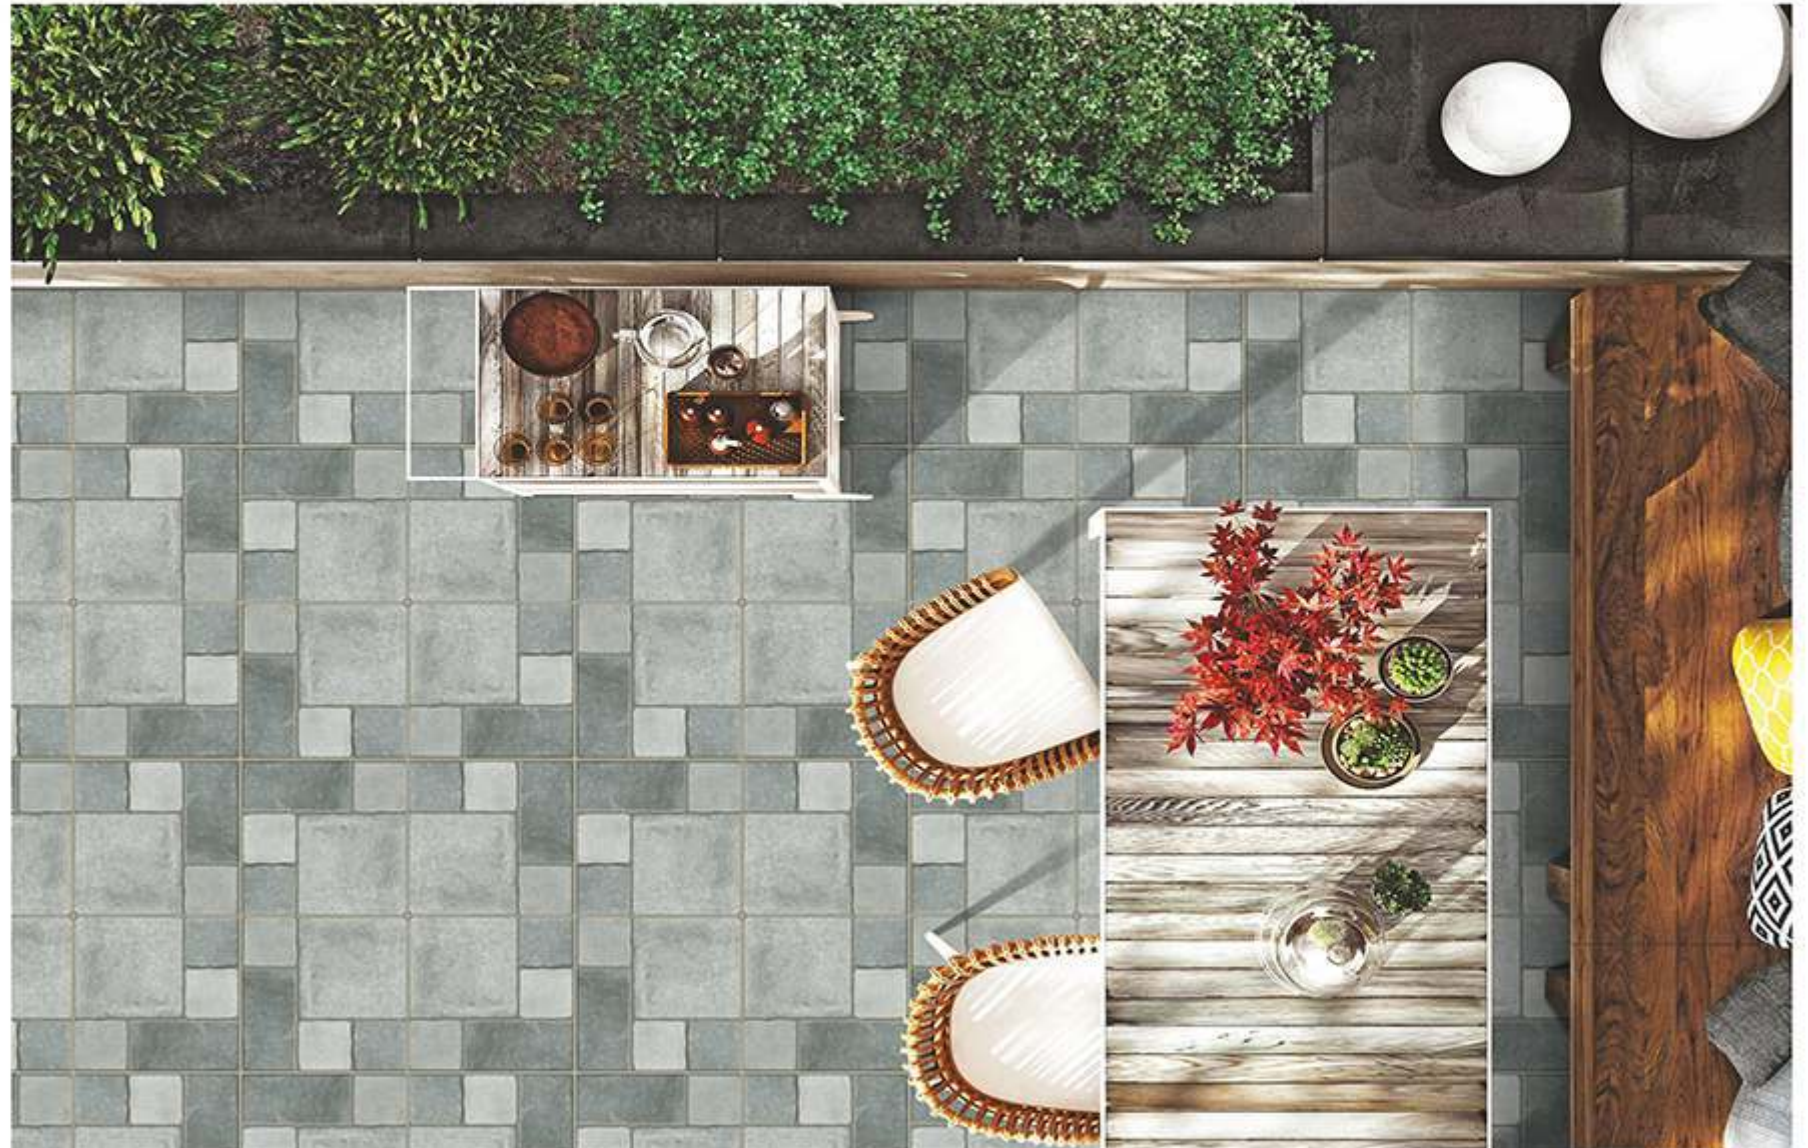

Applicable On Wall & Floor

HD Clarity

Random Design

Zero Maintenance

Eco Friendly