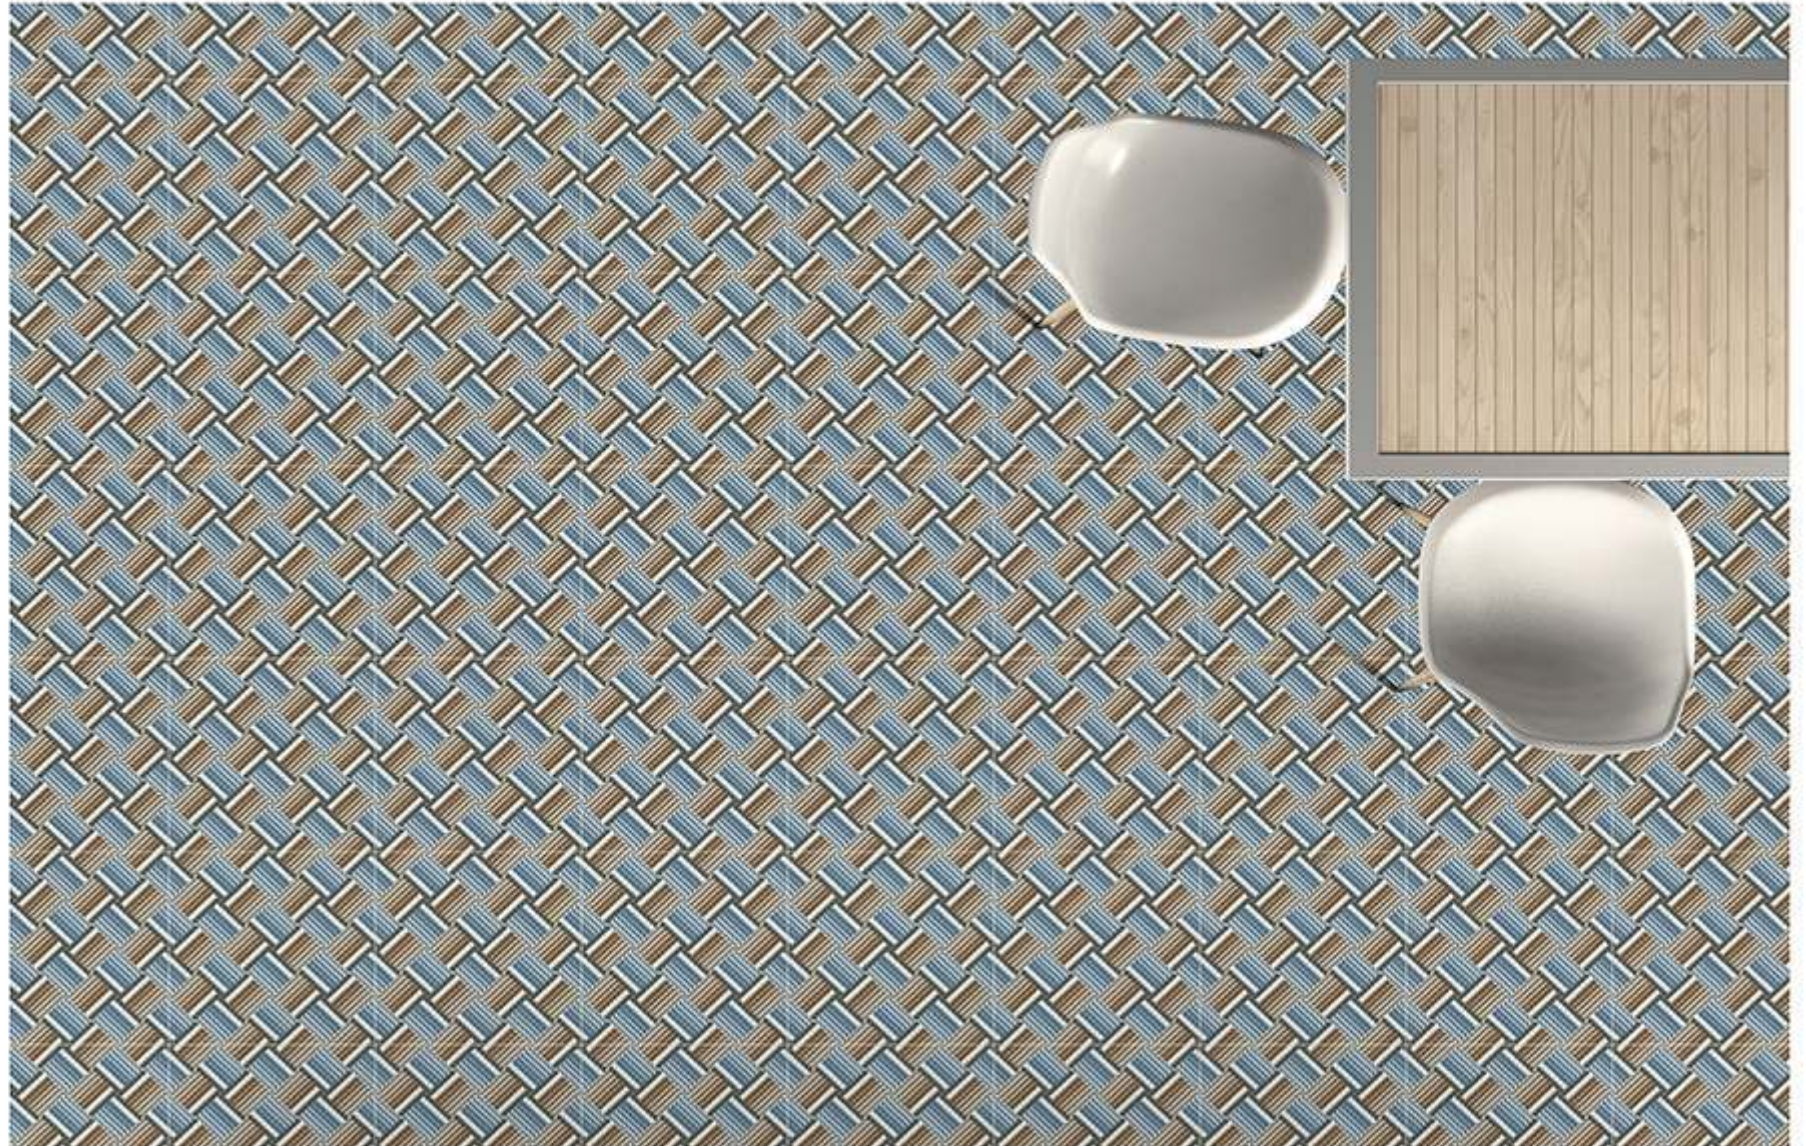

HD Clarity

Random Design

Zero Maintenance

Eco Friendly

PUNCH SERISE

400x400MM | VITRIFIED PARKING TILES

P-1114

-  Applicable On Wall & Floor
-  HD Clarity
-  Random Design
-  Zero Maintenance
-  Eco Friendly