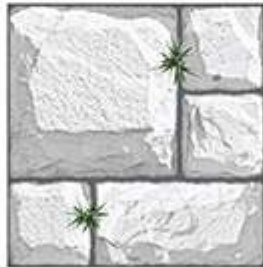

Applicable On Wall & Floor

HD Clarity

Random Design

Zero Maintenance

Eco Friendly

PUNCH SERISE

400x400MM | VITRIFIED PARKING TILES

P-1213